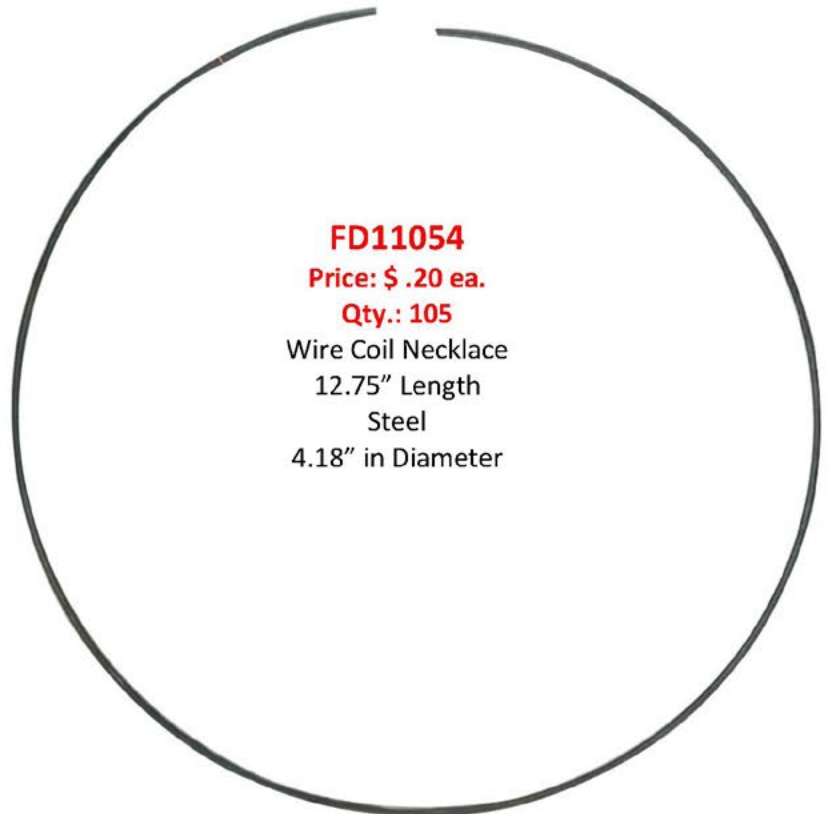

FD11054

Price: $ .20 ea.

Qty.: 105

Wire Coil Necklace

12.75" Length

Steel

4.18" in Diameter