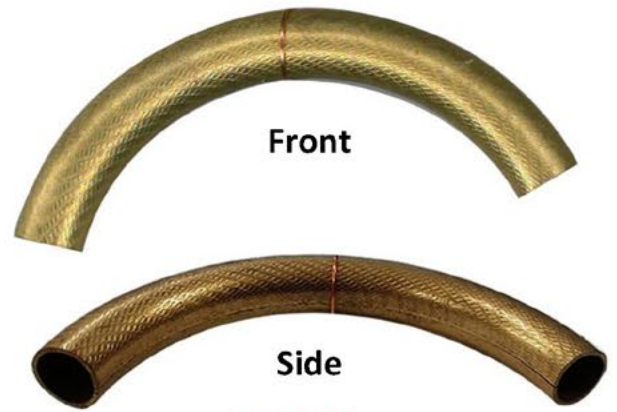

Front

**FD8343**

Price: \$ 1.50 ea.

Qty.: 122

Large Oval Filigree

3"L x 2"W

Front

Side