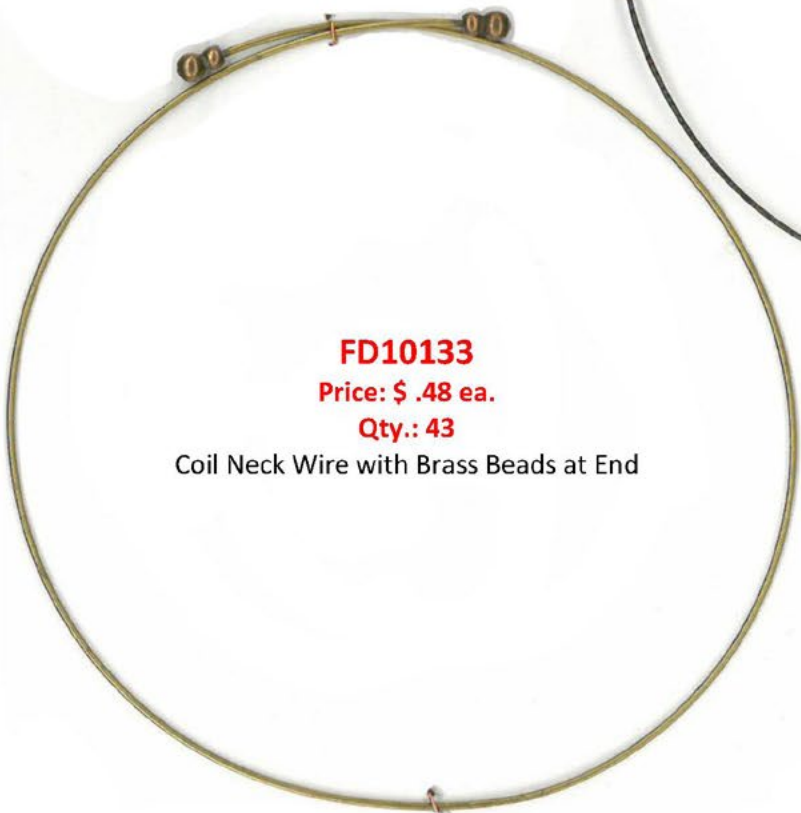

FD10133
Price: $ .48 ea.
Qty.: 43
Coil Neck Wire with Brass Beads at End