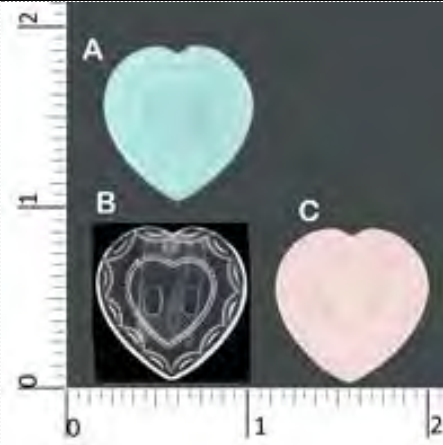

Stones - 3

18 MM ASST COLOR HEART STONE
ST8 - $0.20 (EA)

qty: 866(EA)